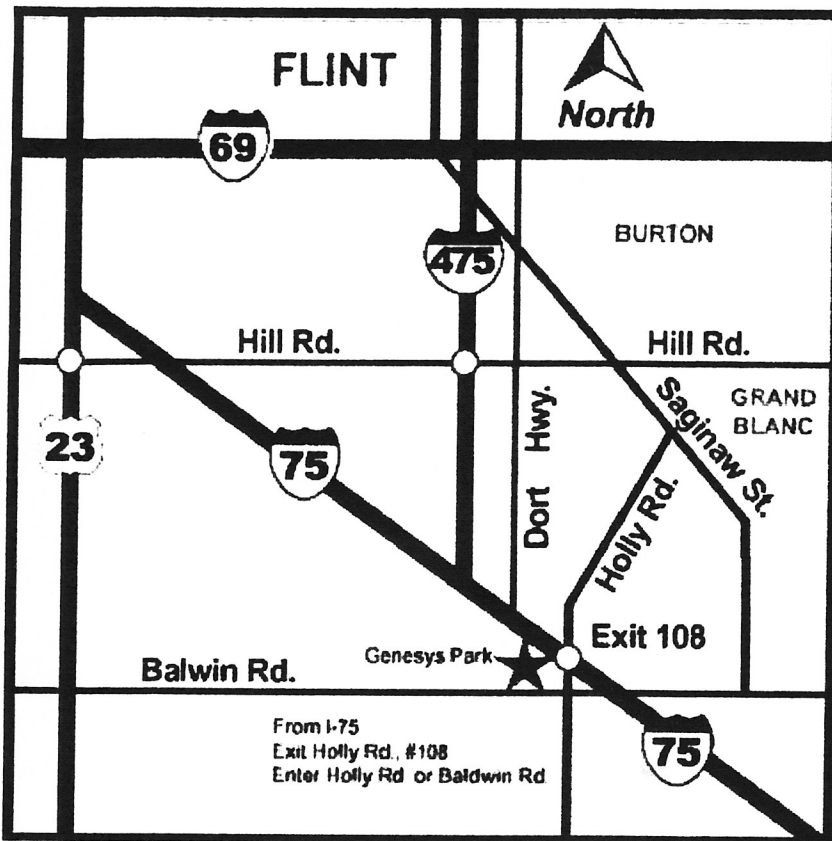

Directions to Genesys Conference & Banquet Center

805 Health Park Blvd.
Grand Blanc, MI 48439
(810) 606-7230

Genesys Conference & Banquet Center is located in the Genesys Athletic Club at Health Park. It is conveniently nestled in the Health Club Boulevard with easy access from points north, south, east and west of the Greater Genesee County area.

From the East: I-69 west to 475 south to Holly Road exit 108. Turn right at the exit ramp traffic light, then right at the next traffic light - Genesys Parkway - main entrance to Genesys Health Park. *Continue as for the North.

From the West: I-69 east to 475 south to Holly Road exit 108. Turn right at the exit ramp traffic light, then right at the next traffic light - Genesys Parkway - main entrance to Genesys Health Park. *Continue as for the North.

US-23 north to Thompson Road exit 84. Turn right at the exit traffic light and then left at the next traffic light (Torrey Road). Turn right at the next traffic light (Baldwin Road). At the Holly Road traffic light turn left, then left again at the next traffic light - Genesys Parkway - the main entrance to Genesys Health Park. *Continue as for the North.